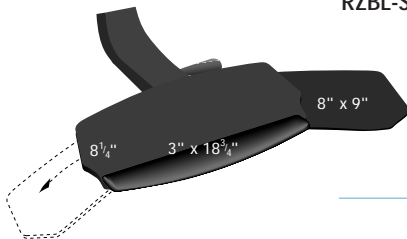

switch™

RZTL-SWITCH-G teflon arm sit|stand arm | left + right sliding mouse platform | true gel palm pad
RZBL-SWITCH-G ball-bearing sit|stand arm | left + right sliding mouse platform | true gel palm pad