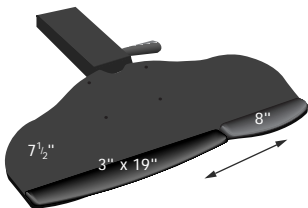

premium ergonomic solution

combo packs • articulating keyboard arm and platform

A-RXTL – teflon glide 23" storage track
A-RXBL – ball bearing 23" storage track

- knob and lever-free height adjustment ensures smooth one-step operation
- slim profile eliminates "knee knocking"
- 360° swivel for maximum flexibility
- 7 1/2" height adjustment adjusts for custom keyboard positioning
- soft touch knob release for independent +15/-15° tilt adjustment

universal solution

any person

right or left-handed

any keyboard

rectangular or curved front

any workstation

straight
diagonal corners 11" and greater
curved corners 12" and greater

swivet™

RXTL-SWIVET-RM
RXBL-SWIVET-RM

teflon arm | platform | swivel-tilt mouse tray & rotomouse™ | leather-like palm pad
ball-bearing arm | platform | swivel-tilt mouse tray & rotomouse™ | leather-like palm pad

rotomouse™

- slim profile 1/4" black high impact phenolic laminate
- mouse swivels for optimum comfort and flexibility
- built-in mouse cord clip and wire secures mouse when tray is in negative tilt position
- independent swivel/tilt mouse tray keeps mouse within a natural reach zone and in a level position

skate™

RXTL-SKATE
RXBL-SKATE

teflon arm | left + right mousing platform | leather-like palm pad
ball-bearing arm | left + right mousing platform | leather-like palm pad

- slim profile 1/4" black high impact phenolic laminate
- single surface platform with removable mouse wire
- interchangeable palm pads "skate" across the platform
- perfect for multi-shift (left and right hand mousing)

switch™

RXTL-SWITCH
RXBL-SWITCH

teflon arm | left + right sliding mouse platform | leather-like palm pad
ball-bearing arm | left + right sliding mouse platform | leather-like palm pad