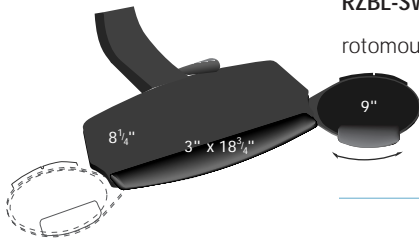

# sit|stand ergonomic solution

combo packs • **elevator™** articulating keyboard arm and platform

elevator

**A-RZTL – teflon glide** 23" storage track  
**A-RZBL – ball bearing** 23" storage track

- knob and lever-free height adjustment ensures smooth one-step operation
- slim profile eliminates "knee knocking"
- 360° swivel for maximum flexibility
- 12" height adjustment – for sit/stand applications
- soft touch knob release for independent +15/-15° tilt adjustment

## universal solution

any person

right or left-handed

any keyboard

rectangular or curved front

any workstation

straight  
 diagonal corners 11" and greater  
 curved corners 12" and greater

## swivet™

**RZTL-SWIVET-RM-G** teflon sit|stand arm | platform | swivel-tilt mouse tray & rotomouse™ | true gel palm pad  
**RZBL-SWIVET-RM-G** ball-bearing sit|stand arm | platform | swivel-tilt mouse tray & rotomouse™ | true gel palm pad

rotomouse™

- slim profile 1/4" black high impact phenolic laminate
- mouse swivels for optimum comfort and flexibility
- built-in mouse cord clip and wire secures mouse when tray is in negative tilt position
- independent swivel/tilt mouse tray keeps mouse within a natural reach zone and in a level position