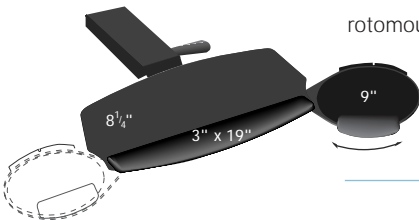

# premium ergonomic solution

combo packs • articulating keyboard arm and platform

easy rider™  
extended

**A-RXTL** – teflon glide 23" storage track  
**A-RXBL** – ball bearing 23" storage track

- knob and lever-free height adjustment ensures smooth one-step operation
- slim profile eliminates "knee knocking"
- 360° swivel for maximum flexibility
- 7 1/2" height adjustment adjusts for custom keyboard positioning
- soft touch knob release for independent +15/-15° tilt adjustment

## universal solution

any person

right or left-handed

any keyboard

rectangular or curved front

any workstation

straight  
diagonal corners 11" and greater  
curved corners 12" and greater

## swivet™

**RXTL-SWIVET-RM**  
**RXBL-SWIVET-RM**

**teflon arm** | platform | swivel-tilt mouse tray & rotomouse™ | leather-like palm pad  
**ball-bearing arm** | platform | swivel-tilt mouse tray & rotomouse™ | leather-like palm pad

rotomouse™

- slim profile 1/4" black high impact phenolic laminate
- mouse swivels for optimum comfort and flexibility
- built-in mouse cord clip and wire secures mouse when tray is in negative tilt position
- independent swivel/tilt mouse tray keeps mouse within a natural reach zone and in a level position