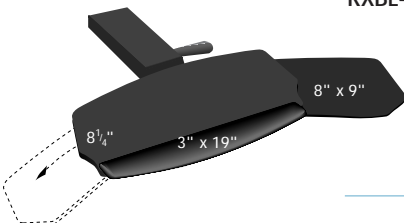

rotomouse™

- slim profile 1/4" black high impact phenolic laminate
- mouse swivels for optimum comfort and flexibility
- built-in mouse cord clip and wire secures mouse when tray is in negative tilt position
- independent swivel/tilt mouse tray keeps mouse within a natural reach zone and in a level position

## skate™

**RXTL-SKATE**  
**RXBL-SKATE**

**teflon arm** | left + right mousing platform | leather-like palm pad  
**ball-bearing arm** | left + right mousing platform | leather-like palm pad

- slim profile 1/4" black high impact phenolic laminate
- single surface platform with removable mouse wire
- interchangeable palm pads "skate" across the platform
- perfect for multi-shift (left and right hand mousing)

- slim profile 1/4" black high impact phenolic laminate
- sleek designer look radius self edge
- ergonomically designed sliding mouse surface
- accommodates left or right hand mousing and creates mouse forward position