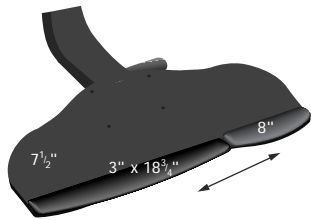

skate™

RZTL-SKATE-G teflon arm sit|stand arm | left + right mousing platform | true gel palm pad
RZBL-SKATE-G ball-bearing sit|stand arm | left + right mousing platform | true gel palm pad