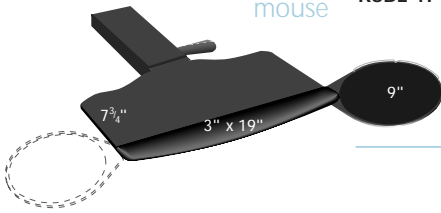

# standard ergonomic solution

combo packs • articulating keyboard arm and platform

standard

**A-RSTL** – teflon glide 22" storage track  
**A-RSBL** – ball bearing 22" storage track

- knob and lever-free height adjustment ensures smooth one-step operation
- slim profile eliminates "knee knocking"
- 360° swivel for maximum flexibility
- 6" height adjustment for custom keyboard positioning
- soft touch knob release for independent +15/-15° tilt adjustment

swivel  
mouse

**RSTL-TP-19UR-55BK** teflon arm | trimline platform | swivel mouse tray | leather-like palm pad  
**RSBL-TP-19UR-55BK** ball-bearing arm | trimline platform | swivel mouse tray | leather-like palm pad

- slim profile 1/4" black high impact phenolic laminate
- independent swivel-out mouse tray, keeps mouse within a natural reach zone
- 360° swivel mouse tray allows storage of mouse tray under platform