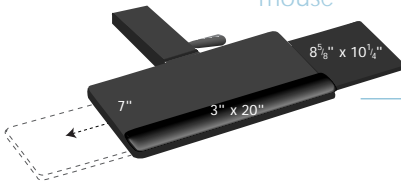

RSTL-HP-27-55BK teflon arm | melamine 27" wide platform | leather-like palm pad
RSBL-HP-27-55BK ball-bearing arm | melamine 27" wide platform | leather-like palm pad

- slim profile 1/2" thin black melamine platform
- single surface platform allows ample "same plane" mousing area
- raised "t-mold" edge secures keyboard and mouse when tray is in negative tilt

sliding
mouse

RSTL-SLIDER-55BK teflon arm | melamine slider platform | leather-like palm pad
RSBL-SLIDER-55BK ball-bearing arm | melamine slider platform | leather-like palm pad

- slim profile 1/2" thin black melamine platform
- sliding mouse tray accommodates left or right hand mousing

COLL
Health & Safety

#1-1260 Fewster Drive
Mississauga, ON L4W 1A5
Tel: (905) 625-3994
Toll Free: (800) 267-9317
Fax: (905) 625-6684
www.collhealth.com
info@collhealth.com